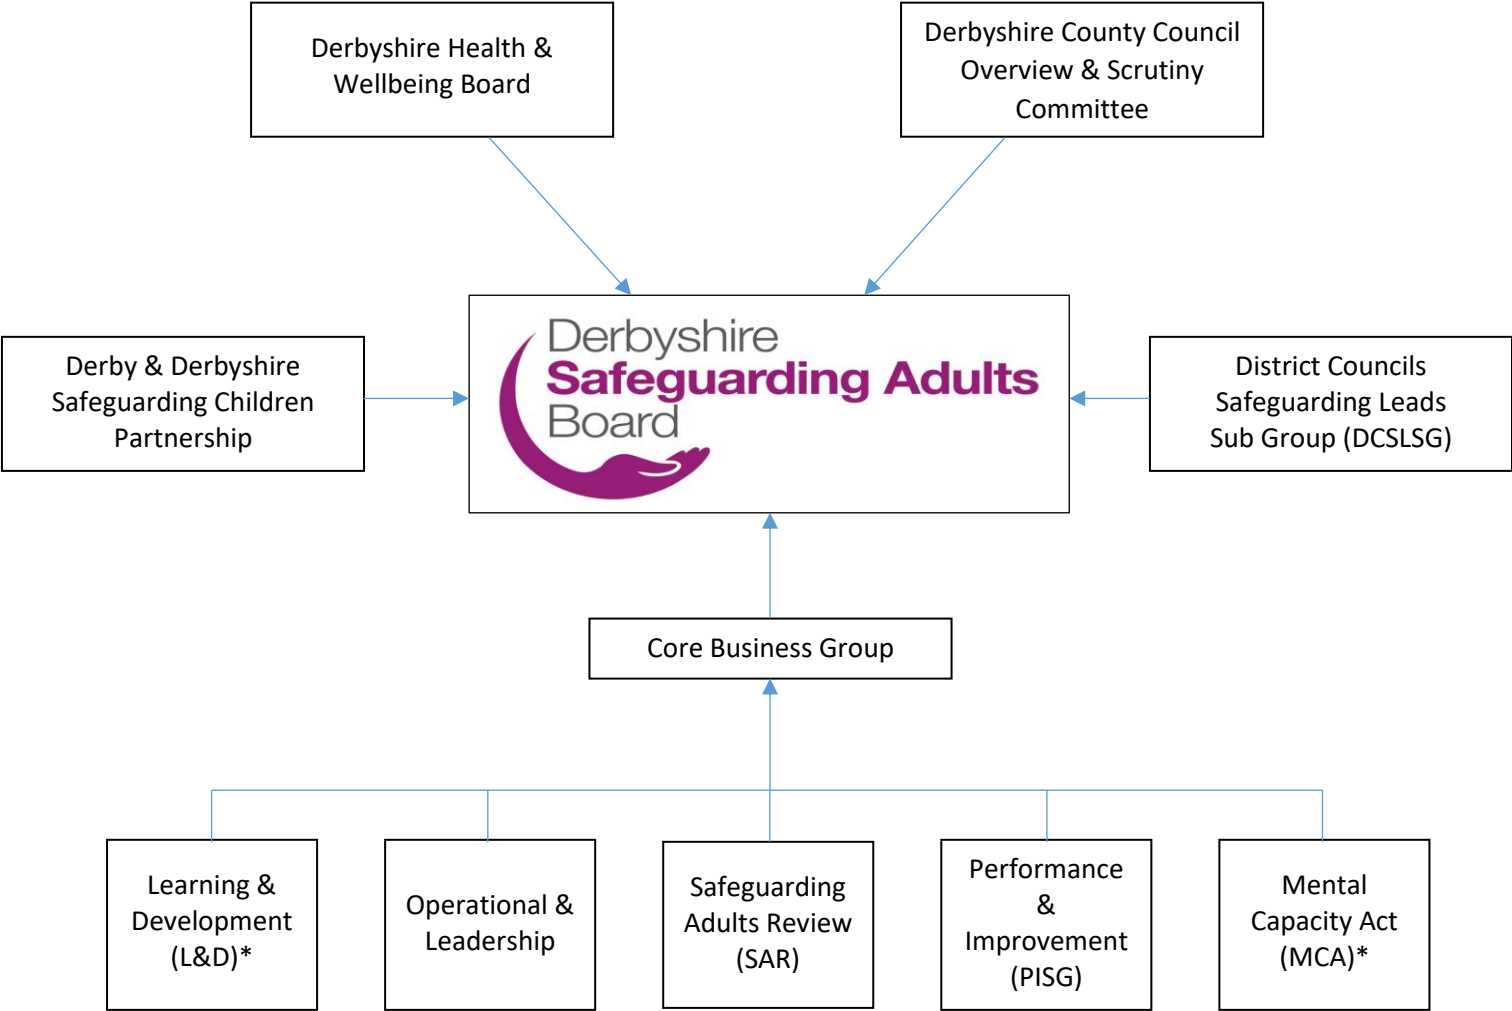

Derbyshire Safeguarding Adults Board Structure Chart

* Indicates a joint sub-group with Derby City